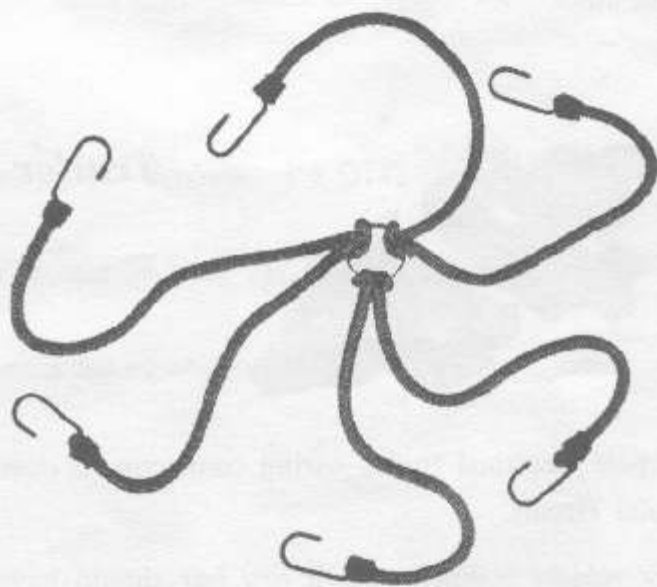

Trailer Electrical Wiring Connector

\$ 7.00 set

A 7 pole electrical trailer wiring connector to operate all regulation lights fitted to the vehicles original circuit.

Every vehicle equipped with a tow bar should have one of these units fitted.

Available in asymmetrical or round heads - - - clear or anti glare reflector - - - internal or external fitment.

Roof rack

From ~~\$~~16.00

A solidly constructed carrier for those light bulky items required when touring. Easily assembled and disassembled.

Roof rack octopus strap

~~\$~~2.40 each

A series of 6 stretch straps provides a roof rack luggage anchorage with quick action hooks. Allows quick access to any luggage point without the irksome task of undoing ropes and those innumerable knots.

The cord with 101 uses.
Stretches to 7 feet.

Stretchy Cord

~~\$~~0.95 each

Can be used separately or in conjunction with the BMC Octopus strap to hold luggage or material on roof racks or carry bars—holding the boot lid down when the boot is over filled with luggage—many uses when camping or fishing.