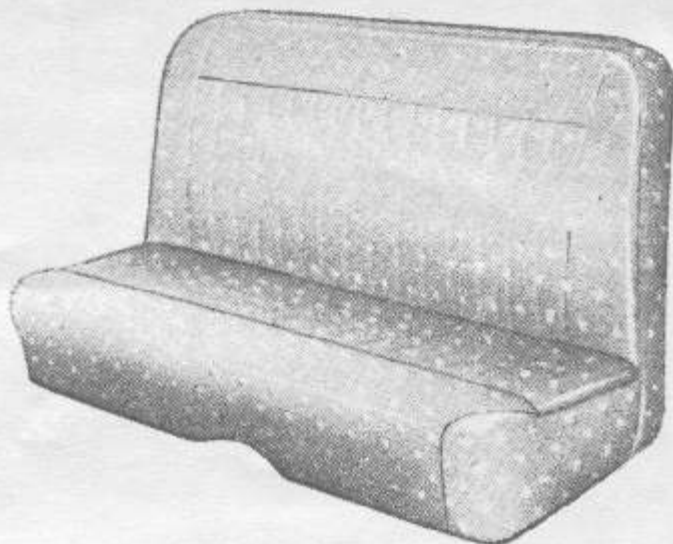

with

BMC 12/12 WARRANTED

ACCESSORIES

*Where precision and detail
are all important.*

available from

ATTACH: NL88

Seat covers — plastic

From
\$10.00 set

Stylishly tailored to suit your car, these embossed plastic covers are dust proof and water proof. Providing protection for your seating but at the same time showing the colour and styling of the seat upholstery.

Seat covers — loose From \$7.95 set

Tailor made from quality material to fit the front seat of your car, these covers feature plain or attractive designs.

Protects your seat upholstery - - - easily removed for cleaning.

KARSEAT — seat cushion

\$3.62 each

Plus Sales Tax

A ventilated seat cushion in 4 attractive colours.

Provides a ventilated seat and back rest reducing stickiness in humid weather - - - has many uses where a clean cool seat is needed.