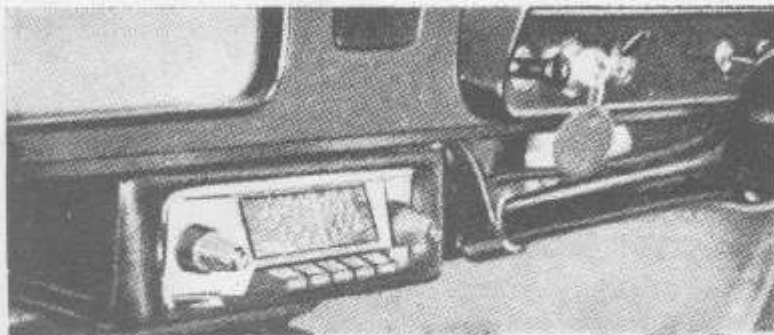

All parts are soundly constructed and attractively finished.

Insect screens From **\$7.00 each**

A neat radiator grille screen to catch those troublesome insects encountered so often on country trips.

BMC CAR RADIO's

The motorists travelling companion

From **\$67.52**

Hand brake grip

\$0.70 each

A moulded rubber grip to fit over the lever of floor mounted hand brakes. Designed for the Morris 850—Mini range of vehicles, it can be effectively used on other models if a light packing is used to take up any slack.