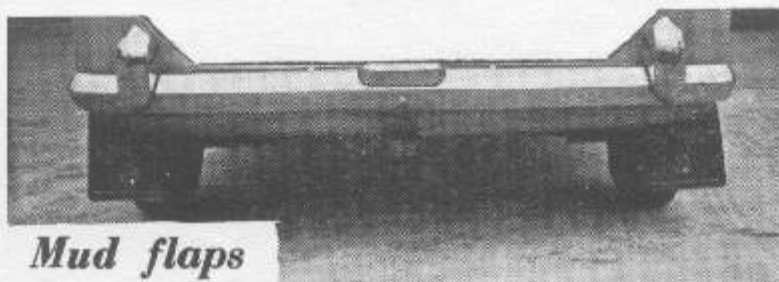

Mud flaps

From ~~$~~ 3.95 set

Heavy duty rubber rivetted to metal supports - - - Prevents paint damage from flying gravel and stones - - - Reduces water spray and the accumulation of mud and dirt - - - Follows the contours of body side and mudguard.

From ~~$~~ 1.12 each