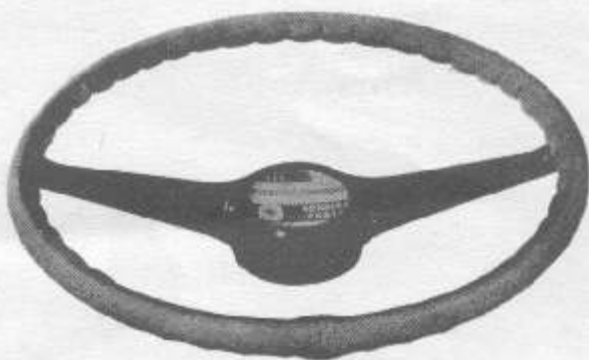

Fits to the contours of the car body - - -

Weathershields

From ~~\$~~9.80 each

Designed by BMC to merge with the contours of the car body, these weathershields keep out rain and wind - - - does not interfere with door glass operation.

~~\$~~ 2.50

Made from high quality plastic with foam backing, these covers provide a safe, sure grip on the steering wheel.

Available in 6 attractive colours, each kit includes needle, thread and fitting instructions.