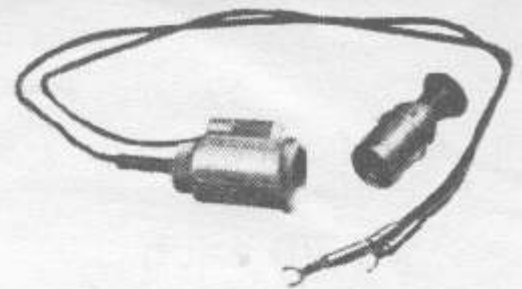

Cigarette lighter

$3.25 each