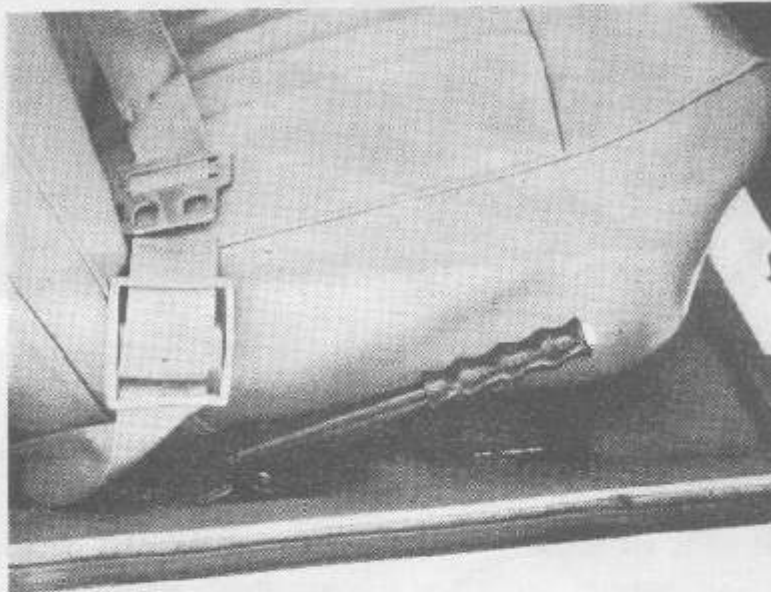

The motorists travelling companion

From **\$67.52**

Hand brake grip

\$0.70 each

A moulded rubber grip to fit over the lever of floor mounted hand brakes. Designed for the Morris 850—Mini range of vehicles, it can be effectively used on other models if a light packing is used to take up any slack.