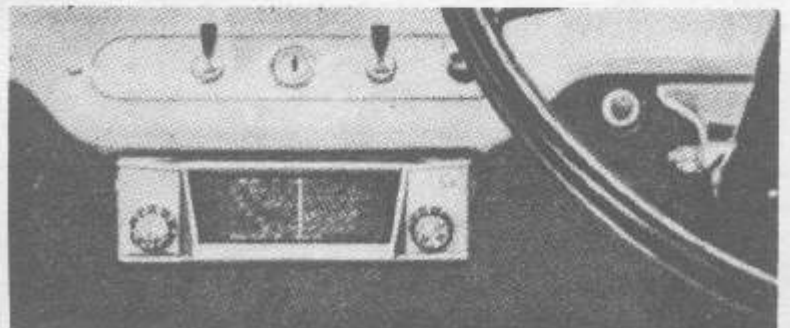

All parts are soundly constructed and attractively finished.

Insect screens From **\$7.00 each**

A neat radiator grille screen to catch those troublesome insects encountered so often on country trips.

BMC CAR RADIO's

The motorists travelling companion

From **\$67.52**

Hand brake grip

\$0.70 each

A moulded rubber grip to fit over the lever of floor mounted hand brakes. Designed for the Morris 850—Mini range of vehicles, it can be effectively used on other models if a light packing is used to take up any slack.