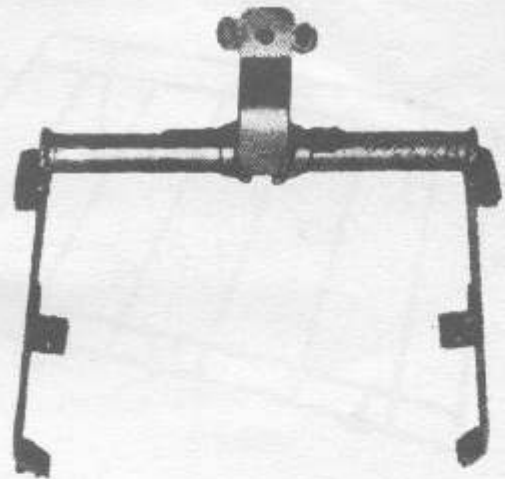

Tow bar

From \$ 15.00 each

Designed by BMC engineers for BMC vehicles - - - Quality tested material accurately designed to fit without fuss or alteration - - - Safe towing requires the addition of BMC Electrical Wiring Connector.

Trailer Electrical Wiring Connector

\$ 7.00 set

A 7 pole electrical trailer wiring connector to operate all regulation lights fitted to the vehicles original circuit.

Every vehicle equipped with a tow bar should have one of these units fitted.